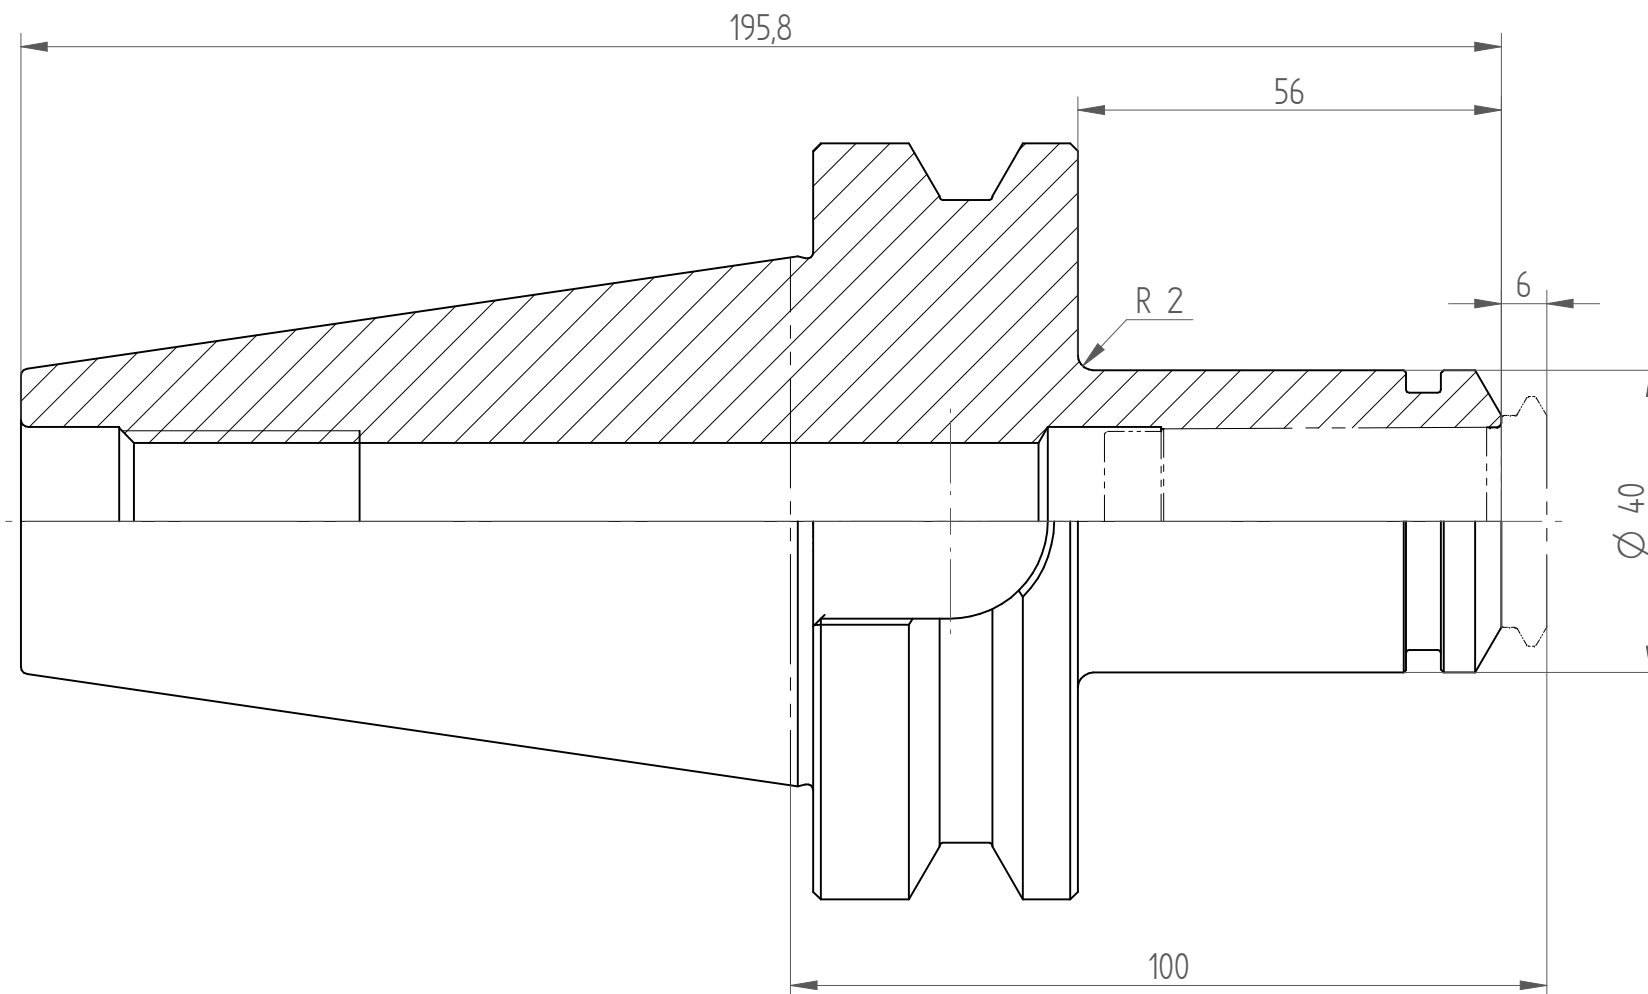

Swiss
Precision
Tools

REGO-FIX®

REGO-FIX AG
Obermattweg 60
4456 Tenniken / Switzerland

Phone +41 61 976 14 66
Fax +41 61 976 14 14
www.rego-fix.com

This is a non-controlled copy. All information given herein is subject to change without notice

The information given herein has been carefully checked and is believed to be correct. REGO-FIX, however, assumes no responsibility or liability for any errors, inaccuracies or omissions that may appear in this drawing

This document is subject to copyright laws. No part of this document may be reproduced or transmitted in any form or any means, electronic or mechanic, for any purpose, without the express written permission of REGO-FIX

Type : BT50_PG25x100
Part No. : 215072550
Date : 20.03.2014
Scale : 1:1